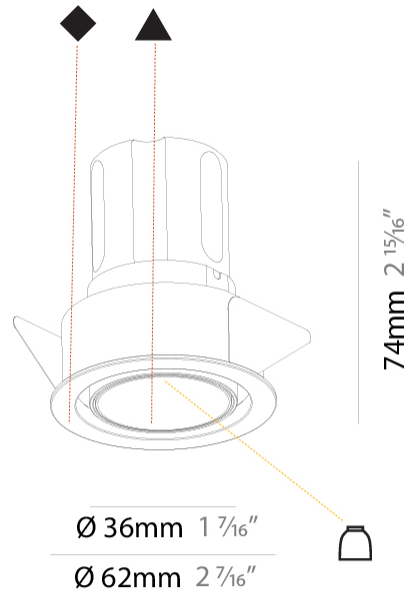

PHYSICAL

Aperture Sizes - Downlights: 1"
Shape: Round
Diameter (mm): 62
Diameter (in): 2 7/16
Height (mm): 74
Height (in): 2 15/16
Min. Recessing Depth (mm): 150
Min. Recessing Depth (in): 5 7/8
Weight (kg): 0.138
Weight (lbs): 0.304
Fixture Finish: SSR / BKV / CWI / CRY / HAB / UFT / ITA / RUA / FTG / MYG / LOD / PUS / FRO / FUP / KIA / POP / BLS / SPG / MEY / GOH / CHC / COM / ABZ / JAG / OBR / MOS / ROR
Fixture Material: Aluminum
Cut-out Measurements: 57mm / 2 1/4"

LED

Number of LEDs: 1
Color Temperature (°K): 2700 / 3000 / 3500 / 4000
Max. Delivered Lumen (lm): 605 / 633 / 660 / 669
CRI: >90 CRI
Lamp Life (hrs): 50000

OPTICAL

Reflector°: 40 / 50
Adjustability: Rotational 180°; Tilt 30°

RATINGS AND CERTIFICATIONS

Certified By: Certified for North American Standards
IP rating: IP20

						
	150mm 5 7/8"	57mm 2 1/4"	10 - 15mm 3/8" - 9/16"	180°	± 15°	

A

INVADER ADJUSTABLE RECESSED

A37962-

PROJECT	_____
TYPE	_____
SPECIFIER	_____
QUANTITY	_____
DATE	_____

PHYSICAL

Shape: Round
 Diameter (mm): 62
 Diameter (in): 2 7/16
 Height (mm): 74
 Height (in): 2 15/16
 Min. Recessing Depth (mm): 150
 Min. Recessing Depth (in): 5 7/8
 Weight (kg): .138
 Weight (lbs): .304